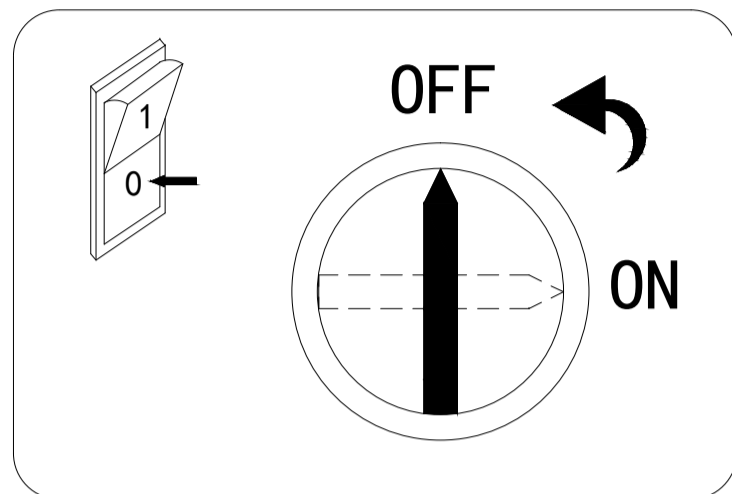

LED High Bay Light

Check whether it concerns an AC(Alternating Current)based or DC(Direct Current) based system

⚠ Caution:
Switch Off the Power Supply

New Installation

AC Based System

DC Based System

⚠ Caution:

- Turn power Off During Installation.
- Do Not Connect Or Disconnect Under Load
- Caution Risk of Fire.

Bracket dimension

Packing List

LED High Bay Light :1PCS

Quick Installation Guide:1PCS

The product (LED lighting equipment, electrical , electronic equipment) should not be placed in municipal waste. Check local regulations for disposal of electronic products.

- Features and specifications are subject to change without notice.
- The product color may be different with actual due to discrepancy of camera or screen settings.
- Please check the operating voltage range before installation, do not use the luminaire out of the working voltage range.
- If dimming function needed, please un-seal the dimmable cord and wire them to dimmer/sensor