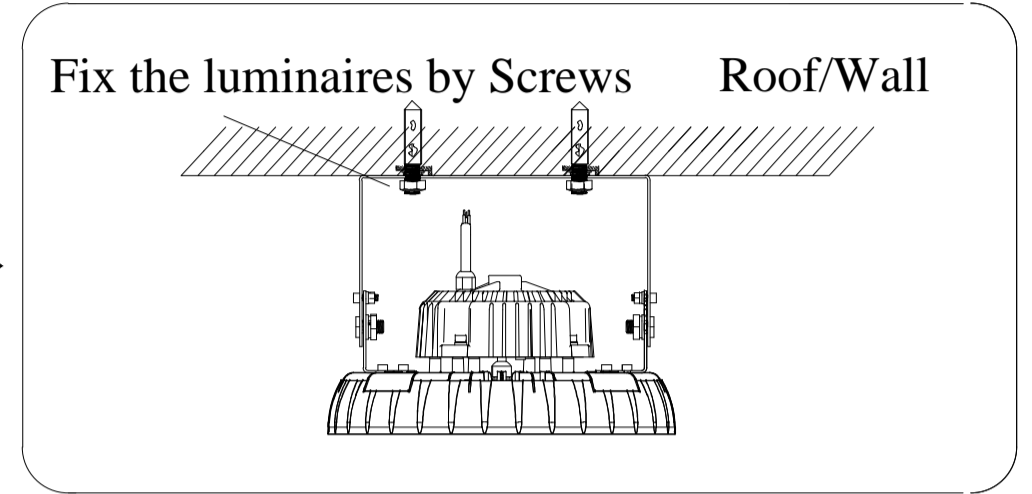

LED High Bay Light

Check whether it concerns an AC(Alternating Current)based or DC(Direct Current) based system

⚠ Caution:
Switch Off the Power Supply

New Installation

AC Based System

DC Based System

⚠ Caution:

- Turn power Off During Installation.
- Do Not Connect Or Disconnect Under Load
- Caution Risk of Fire.

Bracket dimension

Packing List

LED High Bay Light :1PCS

Quick Installation Guide:1PCS

The product (LED lighting equipment, electrical , electronic equipment) should not be placed in municipal waste. Check local regulations for disposal of electronic products.