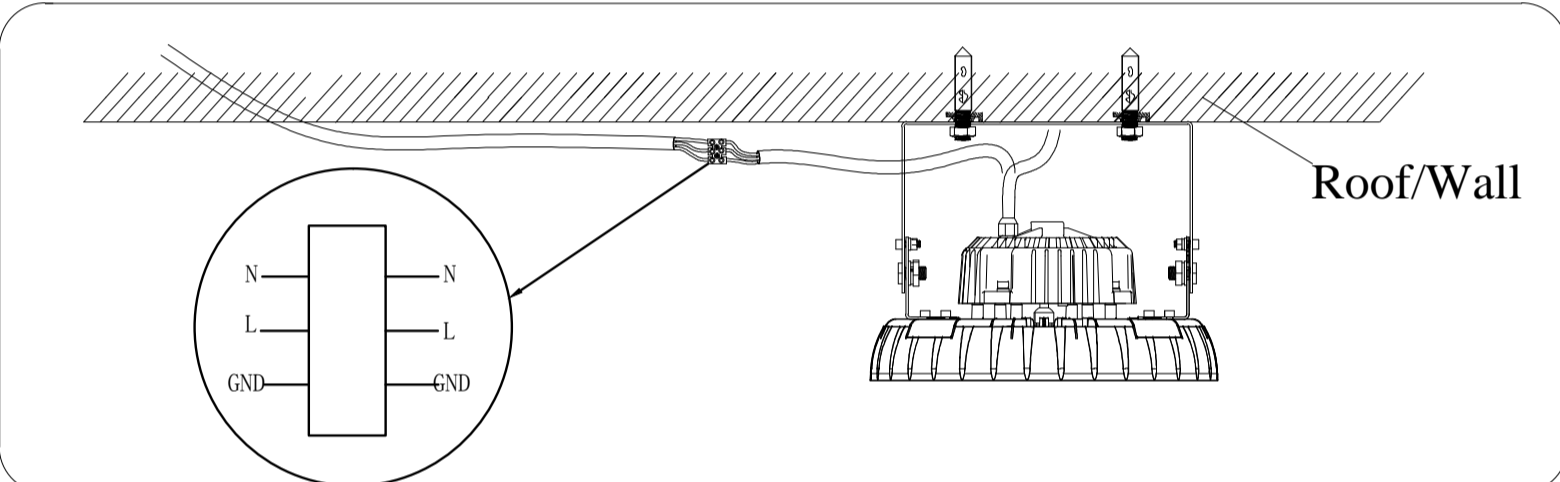

LED High Bay Light

Check whether it concerns an AC(Alternating Current)based or DC(Direct Current) based system

⚠ Caution:
Switch Off the Power Supply

New Installation

AC Based System

DC Based System

⚠ Caution:

- Turn power Off During Installation.
- Do Not Connect Or Disconnect Under Load
- Caution Risk of Fire.

Bracket dimension

Packing List

LED High Bay Light :1PCS

Quick Installation Guide:1PCS

The product (LED lighting equipment, electrical , electronic equipment) should not be placed in municipal waste. Check local regulations for disposal of electronic products.