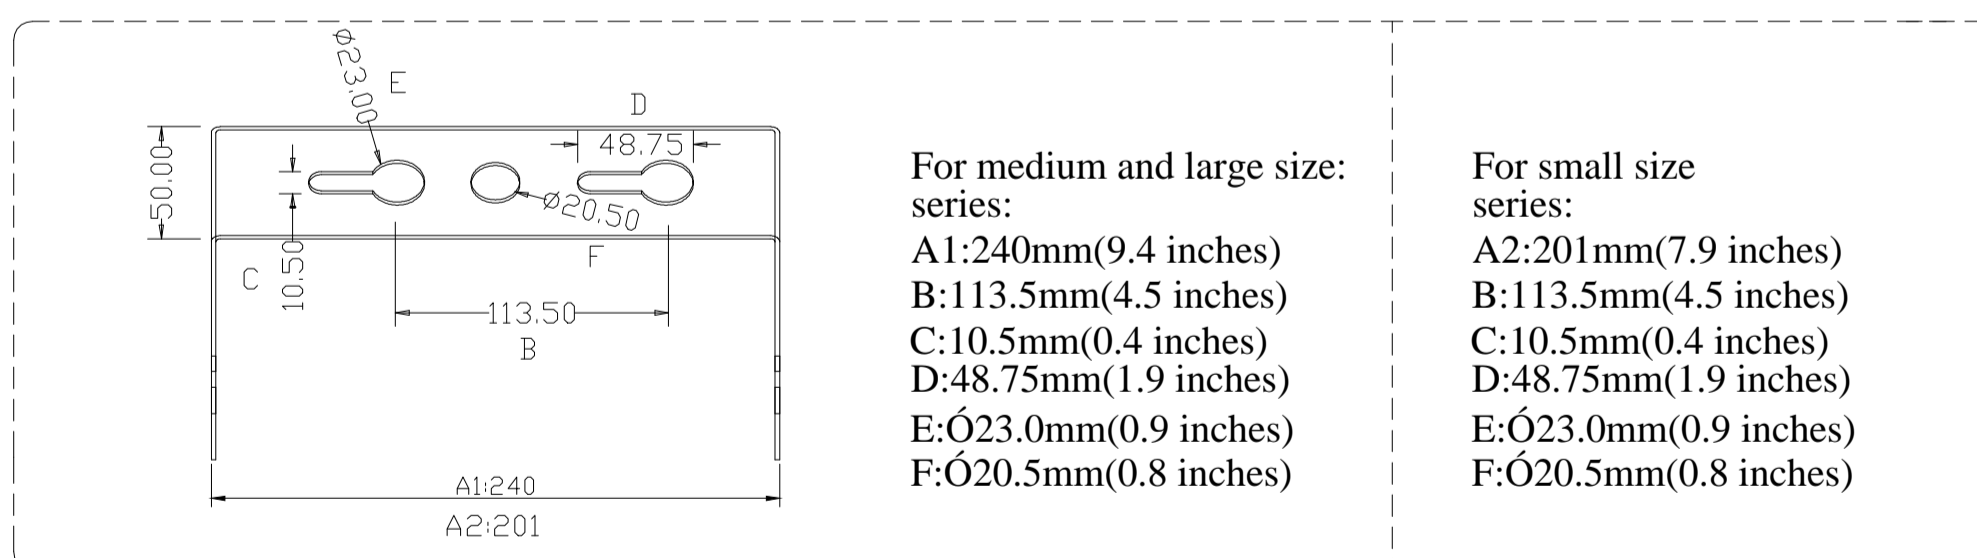

- Turn power Off During Installation.
- Do Not Connect Or Disconnect Under Load
- Caution Risk of Fire.

Bracket dimension

Packing List

LED High Bay Light :1PCS

Quick Installation Guide:1PCS

The product (LED lighting equipment, electrical , electronic equipment) should not be placed in municipal waste. Check local regulations for disposal of electronic products.