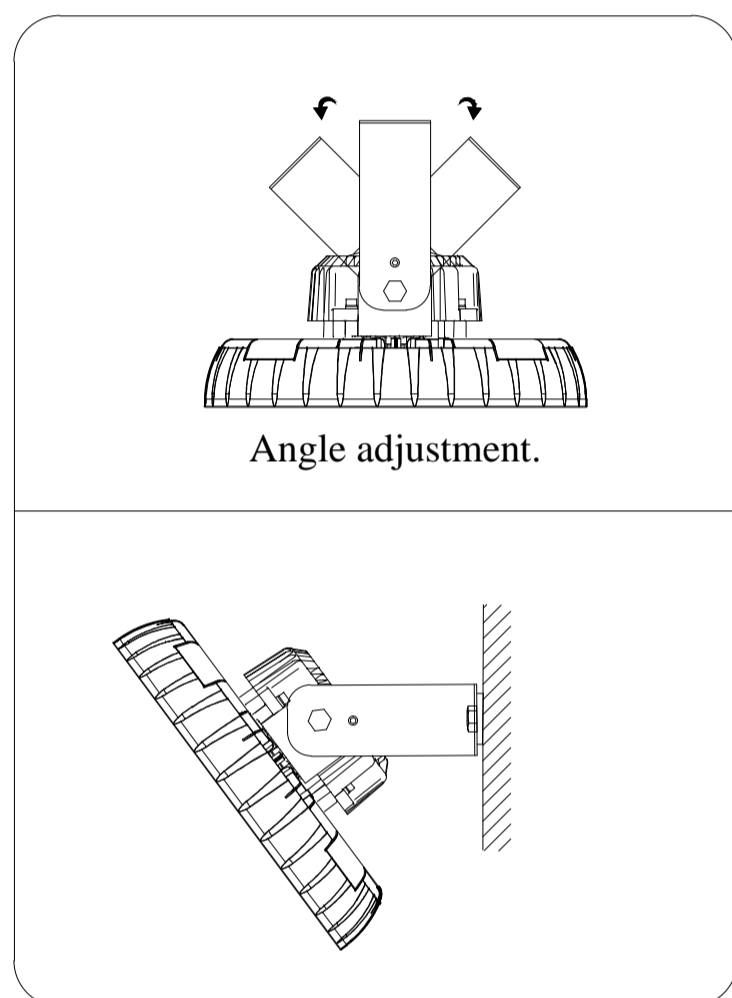

LED High Bay Light

Check whether it concerns an AC(Alternating Current)based or DC(Direct Current) based system

⚠ Caution:
Switch Off the Power Supply

New Installation

AC Based System

DC Based System

⚠ Caution:

- Turn power Off During Installation.
- Do Not Connect Or Disconnect Under Load
- Caution Risk of Fire.

Bracket dimension

Packing List

LED High Bay Light :1PCS

Quick Installation Guide:1PCS

The product (LED lighting equipment, electrical , electronic equipment) should not be placed in municipal waste. Check local regulations for disposal of electronic products.