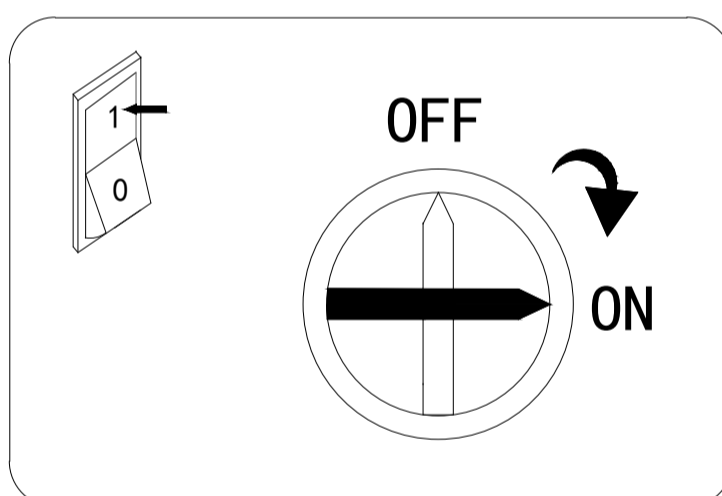

LED High Bay Light

Check whether it concerns an AC(Alternating Current)based or DC(Direct Current) based system

⚠ Caution:
Switch Off the Power Supply

New Installation

AC Based System

DC Based System

⚠ Caution:

- Turn power Off During Installation.
- Do Not Connect Or Disconnect Under Load
- Caution Risk of Fire.

Bracket dimension

Packing List

LED High Bay Light :1PCS

Quick Installation Guide:1PCS

The product (LED lighting equipment, electrical , electronic equipment) should not be placed in municipal waste. Check local regulations for disposal of electronic products.

- Features and specifications are subject to change without notice.
- The product color may be different with actual due to discrepancy of camera or screen settings.
- Please check the operating voltage range before installation, do not use the luminaire out of the working voltage range.
- If dimming function needed, please un-seal the dimmable cord and wire them to dimmer/sensor